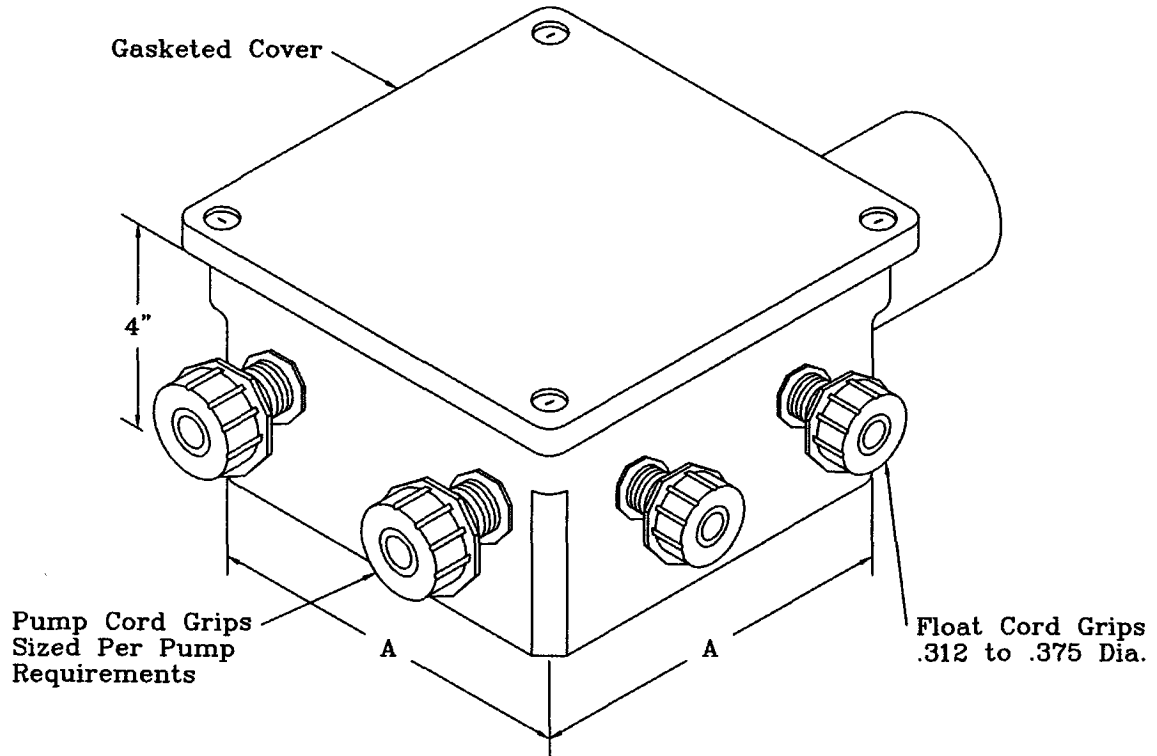

# NEMA 4X JUNCTION BOXES

NEMA 4X JUNCTION BOXES ARE ELECTRICAL ENCLOSURES THAT ARE WATERTIGHT, DUSTTIGHT AND CORROSION RESISTANT.

Junction Boxes		
Type	A	Cord Grips
Duplex	8"	2 each- Pump 6 each- Floats
Duplex	6"	2 each- Pump 4 each- Floats
Simplex	4"	1 each- Pump 3 each- Floats
DESCRIPTION: NEMA 4X Junction Box		
REFERENCE: 10473		
DRAWN BY: X.J.K.	CHECKED BY:	SUPERSEDES PRINTS PRIOR TO: 05/03/00
DATE: 03/10/95	REV.: B	NO.: 6-320
SCALE: NONE	DISK: 00	