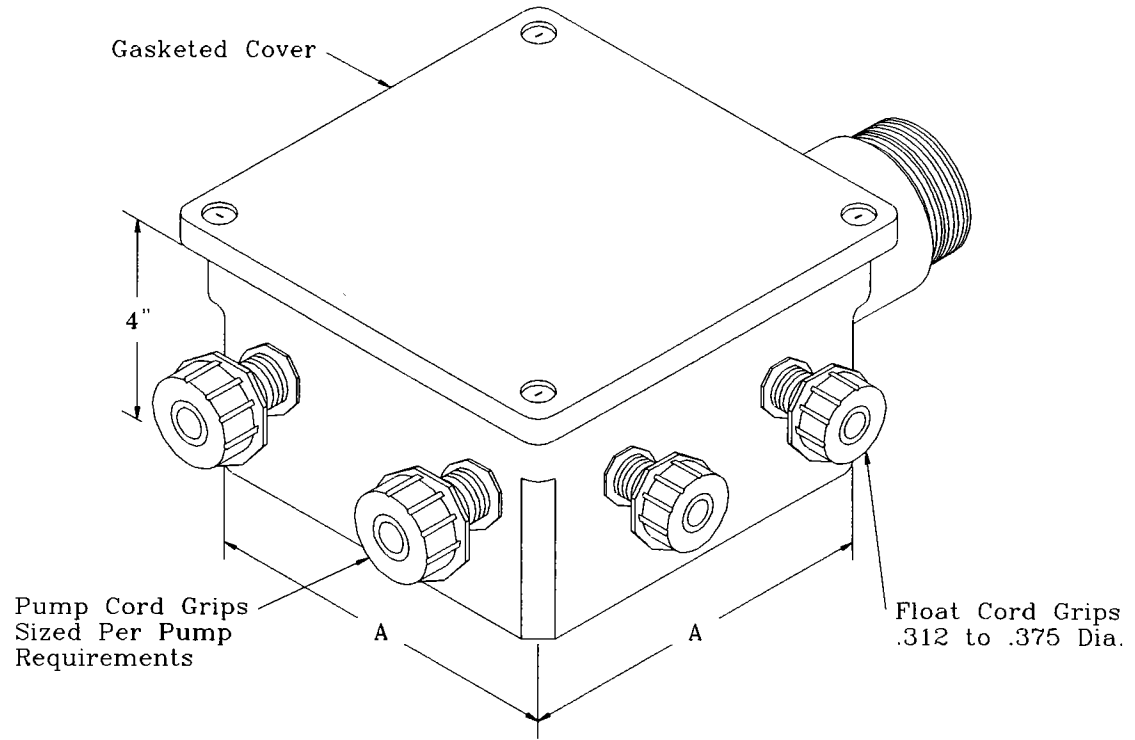

NO. 6-320

NEMA 4X JUNCTION BOX

NEMA 4X JUNCTION BOXES ARE ELECTRICAL ENCLOSURES THAT ARE WATERTIGHT, DUSTTIGHT AND CORROSION RESISTANT.

Junction Boxes		
Type	A	Cord Grips
Duplex	8"	4 each- Pump 4 each- Floats
Duplex	6"	2 each- Pump 4 each- Floats
Simplex	4"	1 each- Pump 3 each- Floats
DESCRIPTION: NEMA 4X Junction Box		
REFERENCE: 10473		
DRAWN BY: <i>X. J. H.</i>	CHECKED BY:	SUPERSEDES PRINTS PRIOR TO 03/10/95
DATE: 03/10/95	REV.: 0	NO. 6-320
SCALE: NONE	DISK: 00	